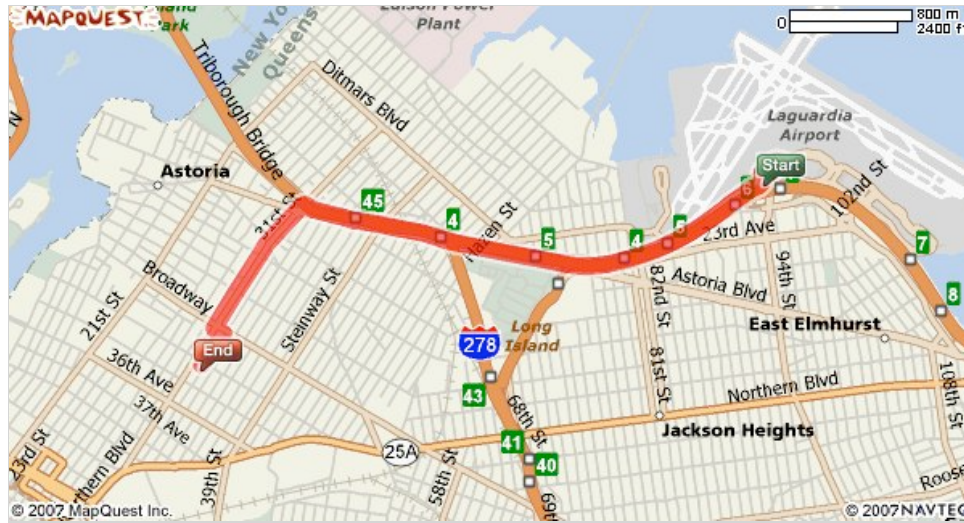

Start: **LaGuardia Airport (LGA):**
718-533-3200
Laguardia Airport, Flushing, NY
11372, US

End: **3420 32nd St**
Astoria, NY 11106-2760, US

Notes:

Only text visible within note field will print.

**HOW LOW CAN YOU GO?
SEE FOR YOURSELF.**

Get our guaranteed lowest fare
at continental.com.

Directions	Distance
Total Est. Time: 8 minutes Total Est. Distance: 3.56 miles	
 1: Start out going NORTHEAST on LA GUARDIA RD.	<0.1 miles
 2: Turn SLIGHT LEFT toward TERMINAL A / MARINE AIR TERMINAL / RENTAL CAR RETURNS.	<0.1 miles
 3: Turn SLIGHT LEFT onto CENTRAL TERMINAL DR.	<0.1 miles
 4: Take the AIRPORT EXIT ramp.	<0.1 miles
 5: Merge onto GRAND CENTRAL PKWY W toward MANHATTAN.	1.7 miles
 6: GRAND CENTRAL PKWY W becomes I-278 E.	0.3 miles
 7: Take EXIT 45 toward 31 ST.	0.1 miles
 8: Turn SLIGHT LEFT onto ASTORIA BLVD N / I-278 TRUCK E.	<0.1 miles
 9: Turn LEFT onto 31ST ST.	0.7 miles
 10: Turn LEFT onto BROADWAY.	<0.1 miles
 11: Turn RIGHT onto 32ND ST.	0.1 miles
 12: End at 3420 32nd St Astoria, NY 11106-2760, US	
Total Est. Time: 8 minutes Total Est. Distance: 3.56 miles	

Start:
LaGuardia Airport (LGA):
 718-533-3200
 Laguardia Airport, Flushing, NY 11372, US

End:
3420 32nd St
 Astoria, NY 11106-2760, US

All rights reserved. Use Subject to License/Copyright
 These directions are informational only. No representation is made or warranty given as to their content, road conditions or route usability or expeditiousness. User assumes all risk of use. MapQuest and its suppliers assume no responsibility for any loss or delay resulting from such use.