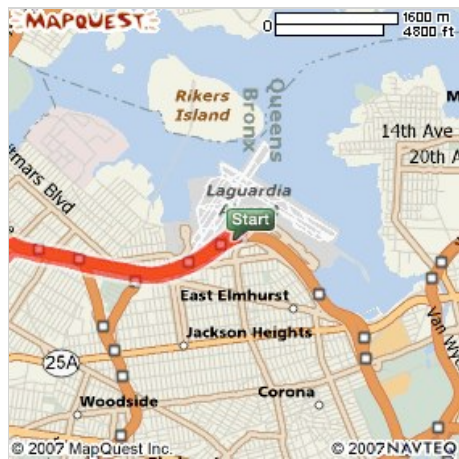

Start: **LaGuardia Airport (LGA):**
718-533-3200
Laguardia Airport, Flushing, NY
11372, US

End: **3420 32nd St**
Astoria, NY 11106-2760, US

Notes:

Only text visible within note field will print.

**HOW LOW CAN YOU GO?
SEE FOR YOURSELF.**

Get our guaranteed lowest fare
at continental.com.

Directions	Distance
Total Est. Time: 8 minutes Total Est. Distance: 3.56 miles	
 1: Start out going NORTHEAST on LA GUARDIA RD.	<0.1 miles
 2: Turn SLIGHT LEFT toward TERMINAL A / MARINE AIR TERMINAL / RENTAL CAR RETURNS.	<0.1 miles
 3: Turn SLIGHT LEFT onto CENTRAL TERMINAL DR.	<0.1 miles
 4: Take the AIRPORT EXIT ramp.	<0.1 miles
 5: Merge onto GRAND CENTRAL PKWY W toward MANHATTAN.	1.7 miles
 6: GRAND CENTRAL PKWY W becomes I-278 E.	0.3 miles
 7: Take EXIT 45 toward 31 ST.	0.1 miles
 8: Turn SLIGHT LEFT onto ASTORIA BLVD N / I-278 TRUCK E.	<0.1 miles
 9: Turn LEFT onto 31ST ST.	0.7 miles
 10: Turn LEFT onto BROADWAY.	<0.1 miles
 11: Turn RIGHT onto 32ND ST.	0.1 miles
 12: End at 3420 32nd St Astoria, NY 11106-2760, US	
Total Est. Time: 8 minutes Total Est. Distance: 3.56 miles	

Start:
LaGuardia Airport (LGA):
 718-533-3200
 Laguardia Airport, Flushing, NY 11372, US

End:
3420 32nd St
 Astoria, NY 11106-2760, US

All rights reserved. Use Subject to License/Copyright
 These directions are informational only. No representation is made or warranty given as to their content, road conditions or route usability or expeditiousness. User assumes all risk of use. MapQuest and its suppliers assume no responsibility for any loss or delay resulting from such use.